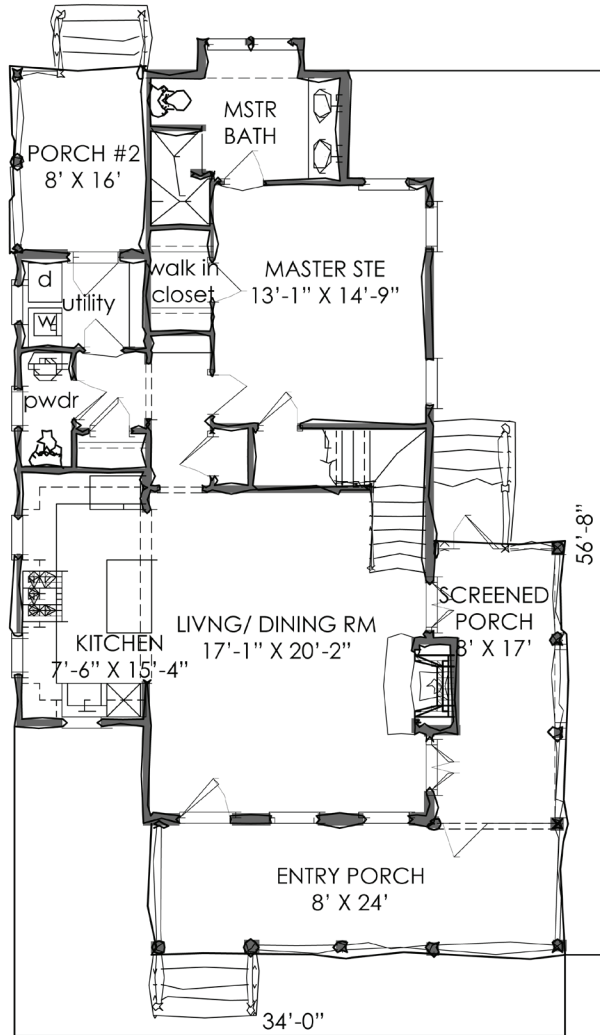

AKA. SUGARBERRY COTTAGE: SOUTHERN LIVING'S "CHOOSE YOUR HOME GIVEAWAY HOUSE 2009"

FIRST FLOOR PLAN

SECOND FLOOR PLAN

ADDITIONAL IMAGES

copyright 2011

PLAN INFORMATION

3BR/2.5 BA DOWNSTAIRS MASTER
 CEILING 9' FIRST FLOOR 9' SECOND FLOOR
 1,052 HTD. SQFT 1ST FLR
 635 HTD. SQFT 2ND FLR
 1,687 TOTAL HEATED SQFT.

TNH-SC-32D

TRADITIONAL NEIGHBORHOOD HOMES - SMALL COTTAGE COLLECTION

Significant modifications may be required if building in 50 mile radius of Beaufort, SC. The final set of construction documents may vary or have been updated from this conceptual design. Please contact MDG1 if you have any questions.