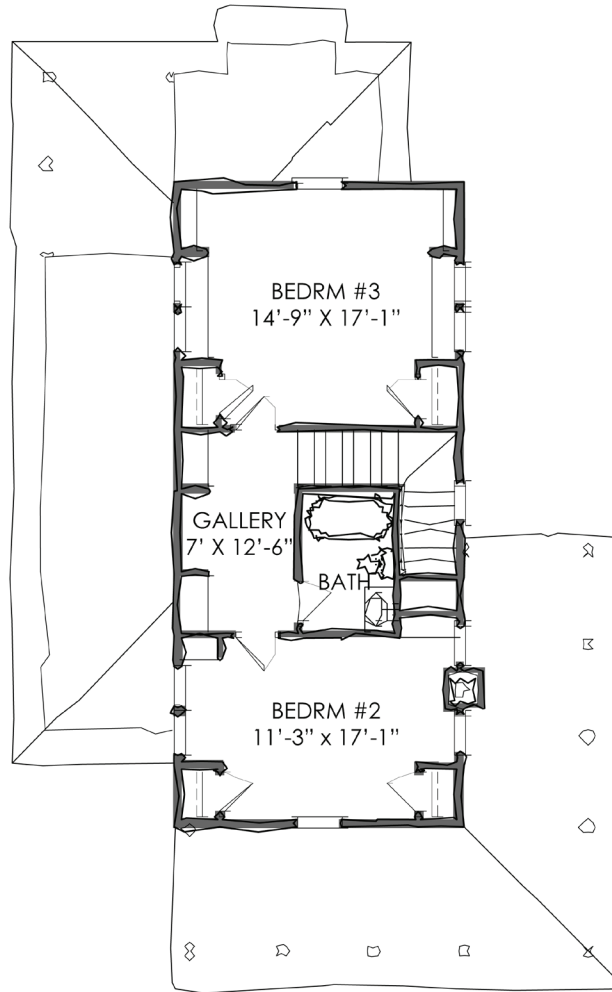

AKA. SUGARBERRY COTTAGE: SOUTHERN LIVING'S "CHOOSE YOUR HOME GIVEAWAY HOUSE 2009"

FIRST FLOOR PLAN

SECOND FLOOR PLAN

ADDITIONAL IMAGES

copyright 2011

PLAN INFORMATION

3BR/2.5 BA DOWNSTAIRS MASTER
 CEILING 9' FIRST FLOOR 9' SECOND FLOOR
 1,052 HTD. SQFT 1ST FLR
 635 HTD. SQFT 2ND FLR
 1,687 TOTAL HEATED SQFT.

TNH-SC-32D

TRADITIONAL NEIGHBORHOOD HOMES - SMALL COTTAGE COLLECTION

Significant modifications may be required if building in 50 mile radius of Beaufort, SC. The final set of construction documents may vary or have been updated from this conceptual design. Please contact MDG1 if you have any questions.